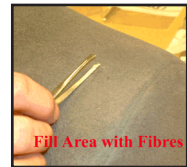

STEP FOUR: FILL THE AREA WITH FIBRES